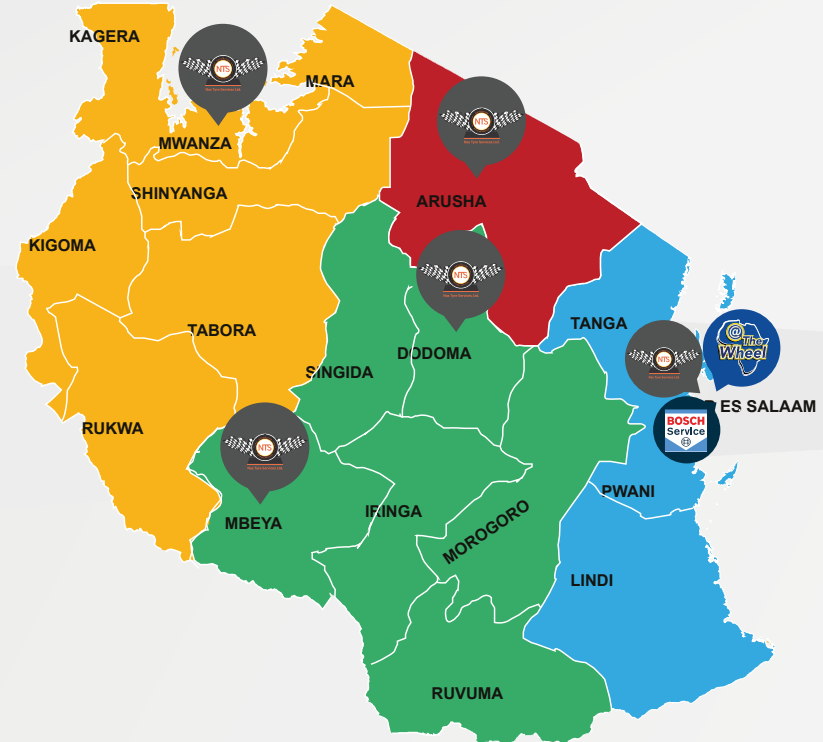

NTS-Bosch

Our Footprint

- 4 Branch offices - Nas Tyre Services Ltd,
- 3 Re-tread plants – (Dar es Salaam, Arusha, Mwanza),
- 5 Dunlop zones & Express outlets,
- Country-wide network of dealers,
- OTR tyre suppliers to mines,
- Clientele comprising of 400+ transporters, agriculture & construction companies,
- 5 Auto fitment centres - @TheWheel,
- Bosch Car Service centre,
- Bosch Diesel Service centre,
- Bosch Aftermarket Parts,
- Power Tools and their Accessories,
- Authorized Service and Repair centre for Bosch power tools.