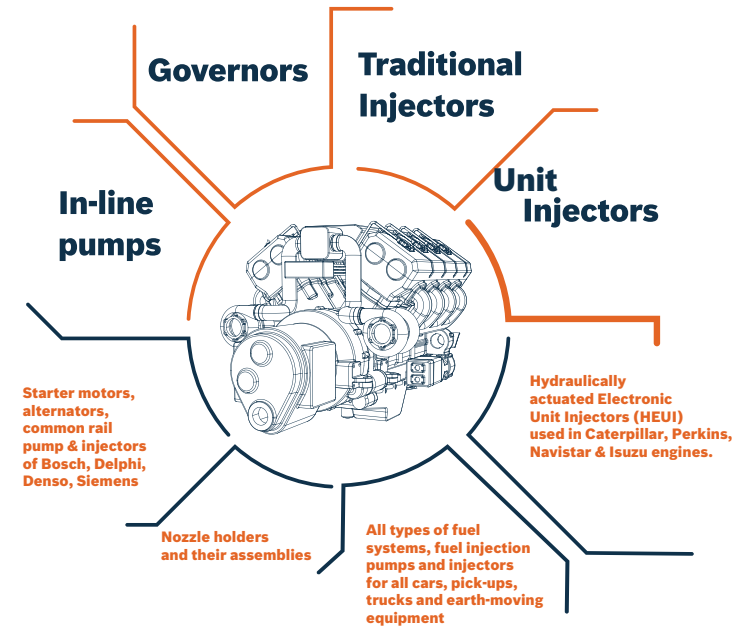

NTS-Bosch

Bosch Diesel Service

For everything your car needs and more.

Bosch Diesel Service

- Houses State-of-the-Art diagnostic and testing equipment,
- Offers a full-fledged facility for fuel injection engineering,
- Furnished with a team of Engineers, qualified to diagnose and repair all modern and conventional diesel injection pumps and their related parts.

We specialize in the diagnosis and repairs of:

Transportation vehicles

Construction & agricultural vehicles, and all earth-moving equipment

NTS-Bosch

All cars and SUVs

And more

NTS-Bosch

Bosch Auto Parts