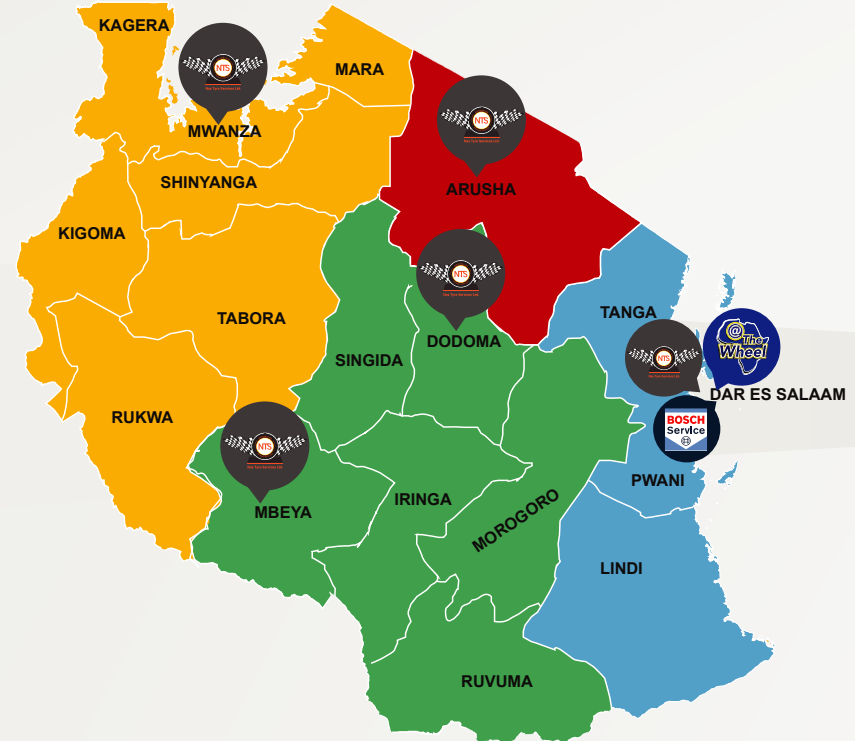

NTS-Bosch

For everything your car needs and more.

NTS-Bosch

Service

“Established and trusted brands reinforced by a successful history of over 28 years”

For everything your car needs and more.

About Us

NAS Tyre Services Ltd is the leading importer and distributor of new tyres and batteries in Tanzania, associated with prominent brands like Goodride, Dunlop, BKT, Bridgestone, Willard, Puma, Delkor, HiFase, and more, since 1996. It is also the largest re-tread establishment with three retread facilities operating in Dar es Salaam, Arusha, and Mwanza.

Our objective is to reinforce trusted brands in the Tanzanian Automotive industry while building long-lasting relationships with our customers and suppliers.

NTS-Bosch

Our Footprint

- 4 Branch offices – Nas Tyre Services Ltd
- 3 Re-tread plants – (Dar es Salaam, Arusha, Mwanza)
- 5 Dunlop zones & Express outlets
- Country-wide network of dealers
- OTR tyre suppliers to mines
- Clientele comprising of 400+ transporters, agriculture & construction companies
- 5 Auto fitment centers - @TheWheel
- Bosch Car Service Centre
- Bosch Diesel Service Centre
- Bosch Aftermarket Parts
- Power Tools and their accessories
- Authorized service and repair centre