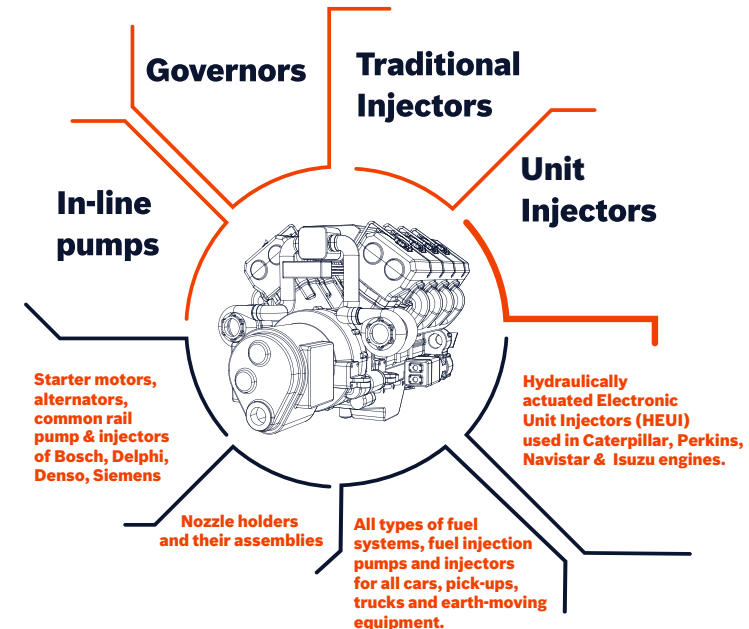

NTS-Bosch

Bosch Diesel Service

For everything your car needs and more.

- Houses State-of-the-Art diagnostic and testing equipment,
- Offers a full-fledged facility for fuel injection engineering,
- Furnished with a team of engineers, qualified to diagnose and repair all conventional diesel injection pumps and their related parts.

We specialize in the diagnosis and repairs of:

Transportation vehicles

Construction & agricultural vehicles, and all earth-moving equipment

NTS-Bosch

All cars and SUVs

And more

NTS-Bosch

Bosch Auto Parts