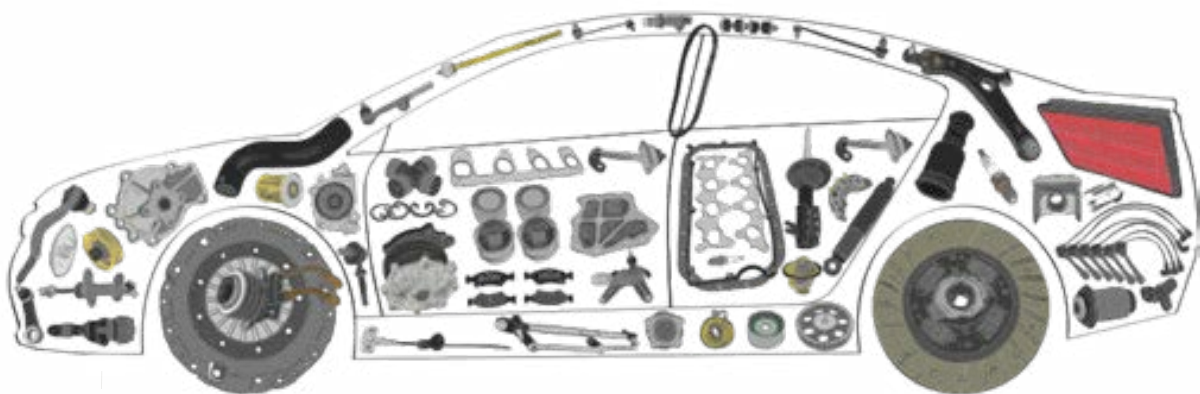

PRODUCT CATALOGUE

COMMERCIAL & PASSENGER VEHICLES

NTS - Bosch

- Affiliated with Bosch - a renowned German brand.
- Equipped to deal with the latest automotive technology in vehicles of all makes and types (including passenger cars, SUV's and heavy-duty vehicles).
- Quality services and genuine spare parts are available locally at affordable prices.
- Repairs and maintains all vehicle brands, including Japanese, European, American and Korean.

For everything your car needs.

We offer

- Sophisticated multi-brand car repairs and services
- All types of diesel services
- Genuine Parts (Bosch, Denso, and more)

More about Bosch parts

- One of the largest OE manufacturers, known for superior quality and innovative technologies.
- Dominant presence in 130 countries, worldwide.
- Each part has top functionality and fits perfectly with other technical components of your vehicle.
- Available locally at an affordable price.